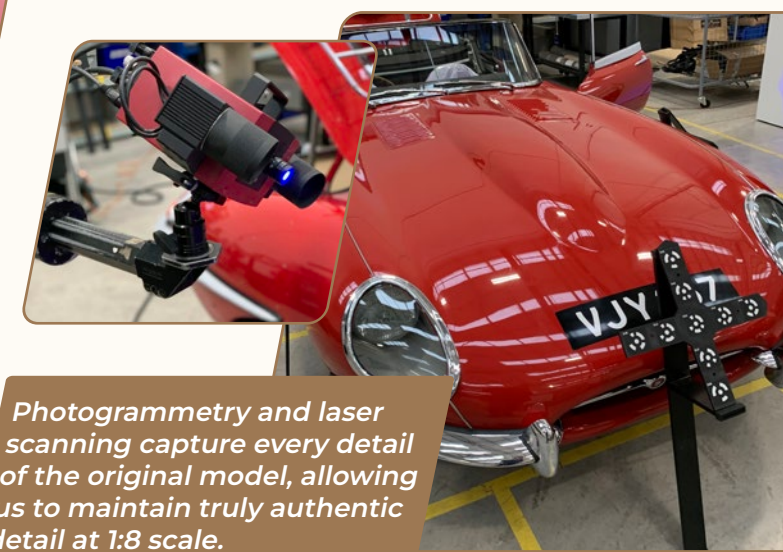

AGORA
MODELS

E-TYPE

1961-2021

60TH ANNIVERSARY

agoramodels.com

It has been 60 years since the iconic Jaguar E-type was first unveiled at the Geneva Motor Show in March, and New York Motor Show in April, 1961. To commemorate this historic event, we have teamed up with Jaguar to bring you your very own 1:8 scale model of the sensational '61 roadster.

The iconic Roaring Jaguar front grille badge in miniature.

Reveal the E-type's performance: generated by the 265bhp 3.8-litre six-cylinder XK engine.

The Jaguar E-type is one of the most iconic and loved British sports cars ever produced.

Your 1:8 model maintains all the detailing of the '61 roadster, including the Pope's-hat bucket seats and operational window winders.

The open top allows you to enjoy the beautifully styled dashboard, designed for the E-type by SMITHS Instruments in the UK to be every bit as desirable as the rest of the car.

Approx
7 kg

3D scanning an original Series I Jaguar E-type.

Cutting edge technology is used to achieve pinpoint accuracy for our 1:8 model. Read more about this fascinating process here:

agoramodels.com/news