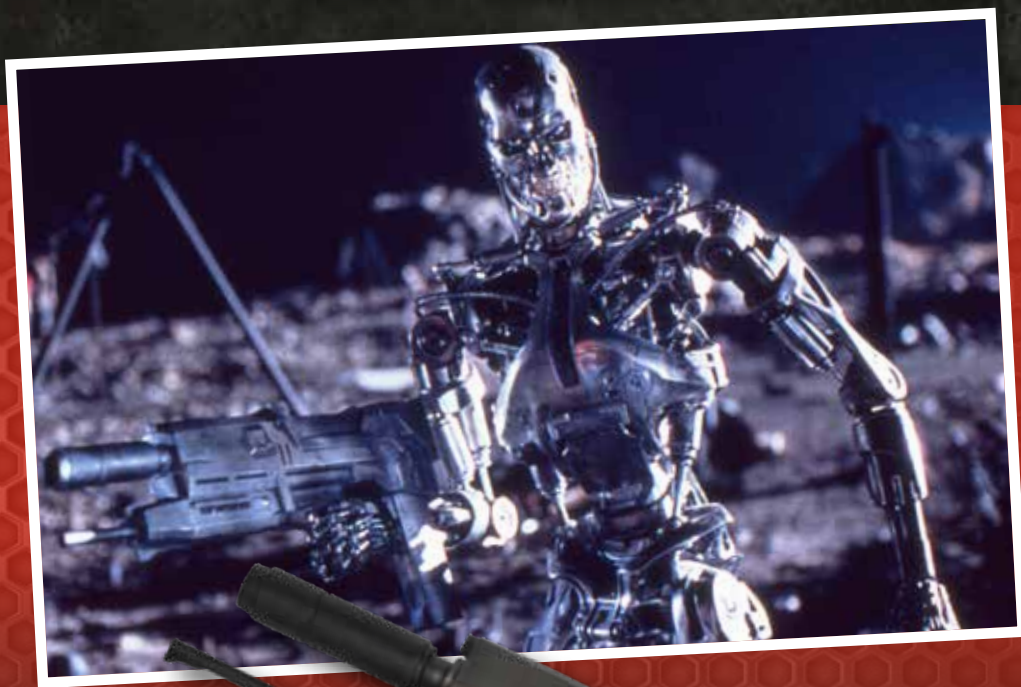

EXCLUSIVE OFFER

ONLY AVAILABLE TO THE TERMINATOR CUSTOMERS

WESTINGHOUSE M95A1 PHASED PLASMA RIFLE

Add the finishing touch to your T-800 Endoskeleton with a detailed replica of its Westinghouse M95A1 Phased Plasma Rifle.

www.agoramodels.com

Publisher's note: for technical reasons, some components in the collection may be subject to change.

Made in China.

AGORA ADVANTAGE

The Agora Advantage Club

To extend our promise of unrivaled customer care, and to bring extra benefits for you to enjoy, we're offering membership to the exclusive Agora Advantage Club. You automatically become an AgoraPro member with your first purchase. When you complete your first model, you are promoted to AgoraElite. When you complete your second model, you achieve AgoraMaster level status.

AgoraPro

Anyone who starts a model from us automatically becomes an AgoraPro member

- AgoraPro member status on website forums
- Advanced notification about new launches.

AgoraElite

Once you have completed your first model, you will become an AgoraElite member

- AgoraElite member status on website forums
- Advanced notification about new launches
- Priority access to limited edition models
- Voucher to choose the first pack of any Agora model – free – each time you complete a model
- Free personalized license plate for all future Agora Model cars
- Offers on accessories
- AgoraElite members card with name, account number, plus VIP customer service for AgoraElite members only.

AgoraMaster

Once you have completed your second model, you will achieve AgoraMaster status!

- All AgoraElite benefits plus:
  - 5% off all purchases
  - Invitation to special events
  - Invitation to launch parties
- AgoraMaster members card with name, account number, plus VIP customer service for AgoraMaster members only.

For full terms and conditions, please see our website – agoramodels.com/terms

hachette
PARTWORKS LTD

STUDIOCANAL

AGORA
MODELS

T1. THE TERMINATOR, ENDOSKELETON, and any depiction of Endoskeleton are trademarks of Studiocanal S.A.S. All Rights Reserved.
© 2020 Studiocanal S.A.S. ® All Rights Reserved.