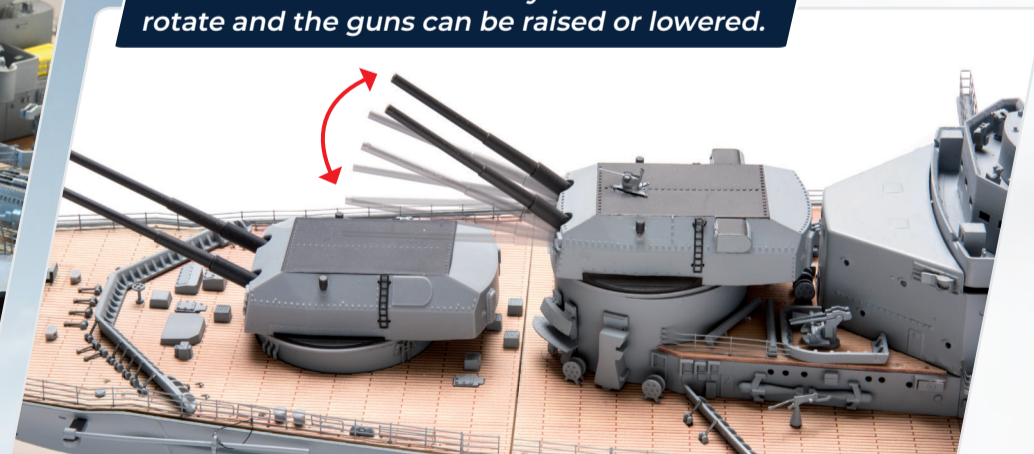

agoramodels.com

BISMARCK

AGORA
MODELS

Your 1:200 scale model is packed with intricate details such as the on-board Arado AR 196 aircraft set up on catapults, railings, control stations and rigging cables, plus a host of motorized features operated by remote control.

ANCHORS: The anchors can be lowered or raised at the touch of a button!

HEAVY ARTILLERY: The four 38cm gun turrets can be controlled in two ways. The towers rotate and the guns can be raised or lowered.

BRIDGE: High up on the foremast, the admiral's bridge is illuminated.

LIGHTING: Featuring seven searchlights, bridge lighting and red and green port and starboard indicators as well as bow and stern lighting.

- 3D Scanning**
 Replicated in detail using photographs and descriptions from the time, and reproduced using the latest 3D modelling techniques.
- Moulding**
 The 3D images capture every single component of the Bismarck, and are then used to create a series of over 200 individual moulds from which the model parts are formed. The moulds are made from solid steel, some of which weigh over 1 tonne, and can measure over 1m³ (35ft³). Each mould is inspected by hand to ensure the resulting parts maintain the original detailing of the initial laser scan. An alloy metal known as 'zamak' is used for casting to give the desired combination of light weight, durability, and fine detailing.
- Painting**
 Once the parts have been formed they are sprayed in the striking camouflage pattern painted on Bismarck before combat operations began.
- Production**
 Our scanning and design process will usually take up to six months. After a further four months of engineering for each mould, the final parts are ready to be produced in our state-of-the-art factory. All stages of the design and production are carefully vetted and approved by our expert team here at Agora Models.