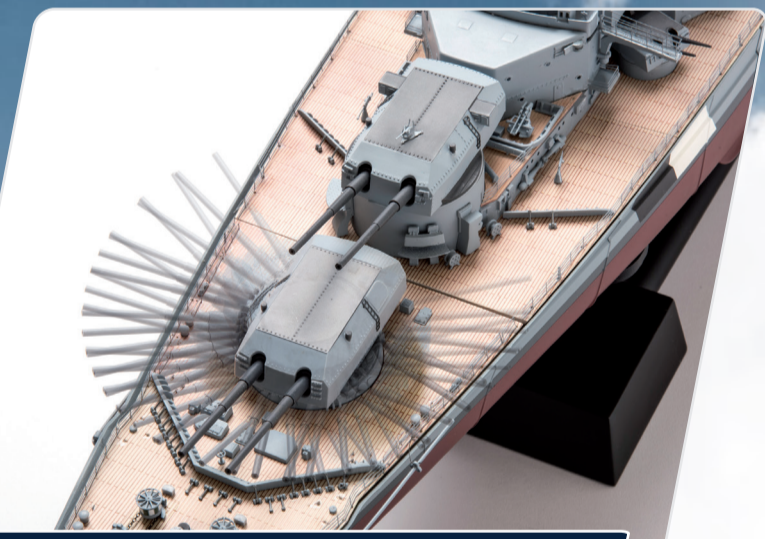

agoramodels.com

BISMARCK

AGORA
MODELS

Your 1:200 scale model is packed with intricate details such as the on-board Arado AR 196 aircraft set up on catapults, railings, control stations and rigging cables, plus a host of motorized features operated by remote control.

ANCHORS: The anchors can be lowered or raised at the touch of a button!

HEAVY ARTILLERY: The four 38cm gun turrets can be controlled in two ways. The towers rotate and the guns can be raised or lowered.

BRIDGE: High up on the foremast, the admiral's bridge is illuminated.

LIGHTING: Featuring seven searchlights, bridge lighting and red and green port and starboard indicators as well as bow and stern lighting.

- 3D Scanning**
 Replicated in detail using photographs and descriptions from the time, and reproduced using the latest 3D modelling techniques.
- Moulding**
 The 3D images capture every single component of the Bismarck, and are then used to create a series of over 200 individual moulds from which the model parts are formed. The moulds are made from solid steel, some of which weigh over 1 tonne, and can measure over 1m³ (35ft³). Each mould is inspected by hand to ensure the resulting parts maintain the original detailing of the initial laser scan. An alloy metal known as 'zamak' is used for casting to give the desired combination of light weight, durability, and fine detailing.
- Painting**
 Once the parts have been formed they are sprayed in the striking camouflage pattern painted on Bismarck before combat operations began.
- Production**
 Our scanning and design process will usually take up to six months. After a further four months of engineering for each mould, the final parts are ready to be produced in our state-of-the-art factory. All stages of the design and production are carefully vetted and approved by our expert team here at Agora Models.