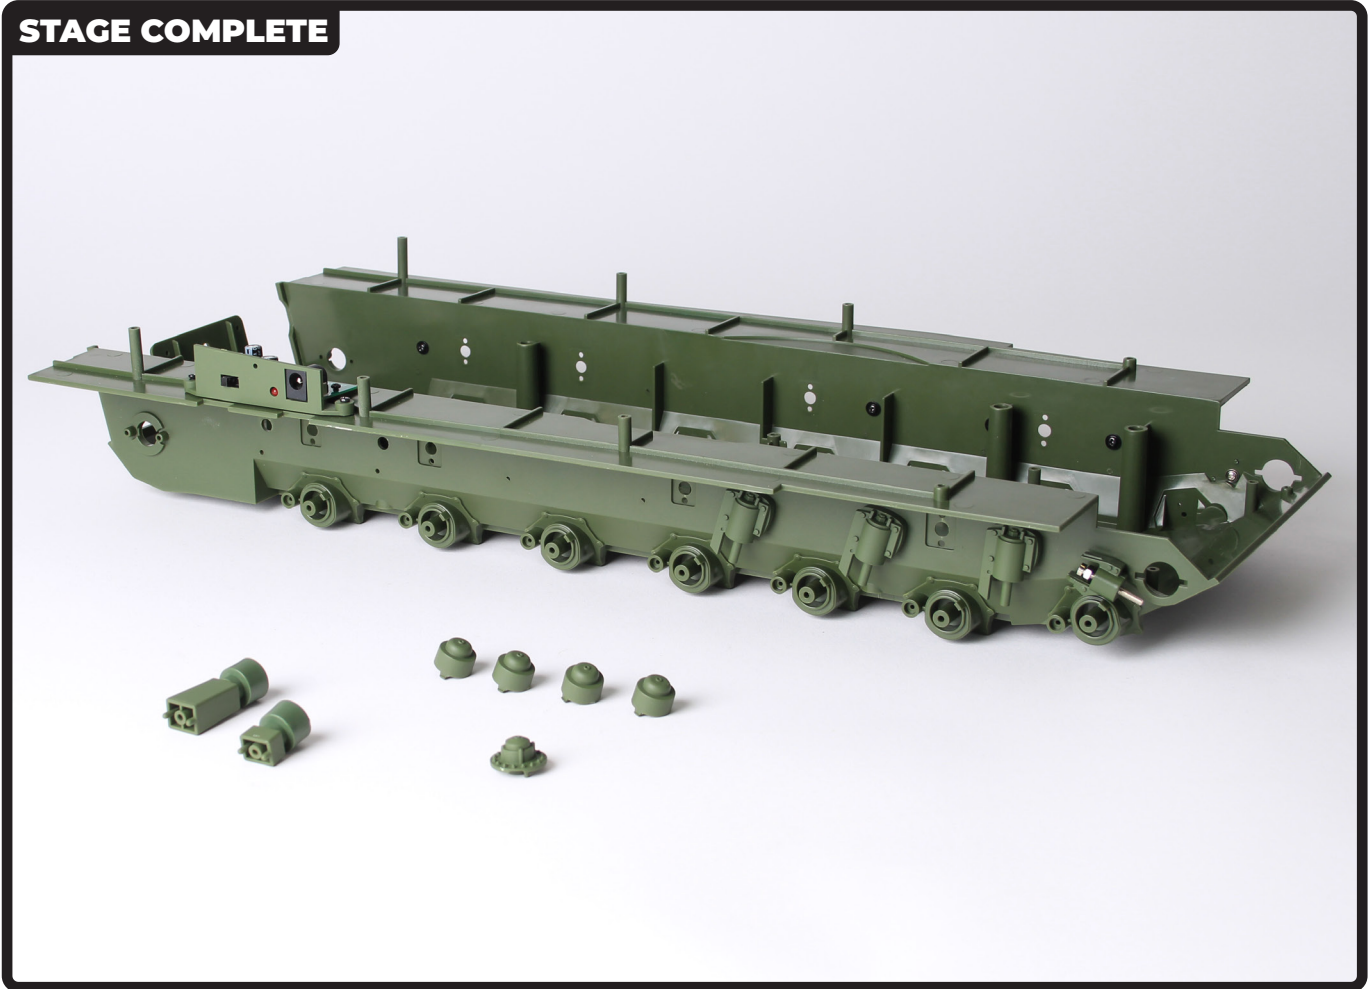

STAGE COMPLETE